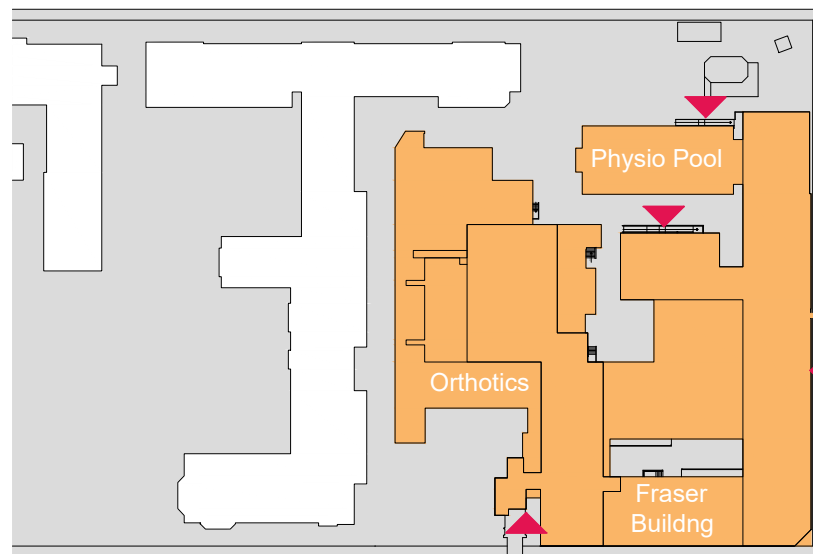

Dunedin Hospital Site Map

Castle Street

Castle Street

Cumberland Street

Great King Street

Leith Street Building

Leased out (Propharma)	Ground Floor
Transport (Car Pool) / Print Room	Floor 1
Purchasing Department	Floor 1

Boiler

Boiler House Leased Out	Ground
-------------------------	--------

Fraser Building

Artificial Limbs	Ground Floor
Building And Property Services	Ground Floor
Conference / Seminar Rooms	Floor 1
Early Intervention Services	Ground Floor
Infection Control	Ground Floor
I.S. Help Desk	Floor 1
Medicine Department	Floor 2
N.A.S.C	Ground Floor
North Mental Health Team	Floor 1
Occupational Health	Ground Floor
Orthotics	Ground Floor
Physio Pool	Ground Floor
Psych Services	Floor 2
Skills Laboratory	Floor 2
Staff Gym	Floor 1
Staff Library	Floor 1
University of Otago	Floor 2
Vera Hayward Clinic	Ground Floor
4th & 5th Year Medical Student	Floor 1

Oncology Centre

Car Park	Lower Ground
DXR Bunker	Lower Ground
Oncology Med Unit (Chemotherapy)	Floor 1
Oncology Radiation	Ground Floor
Linac Bunker	Ground Floor
Pharmacy	Floor 1
Pharmacy Production	Floor 2

Children's Pavilion

Children's Health	Floor 3
Early Childhood Centre	Ground Floor
Otago University	Floor 3
Paediatrics Unit Outpatients	Ground Floor

Psych Services Building

Clinical Records Storage	Lower Ground
E.P.S & Gibson Day Hospital	Ground Floor
Provider Corporate	Floor 1
Psych Day Unit	Floor 2
Psych Record Storage	Lower Ground