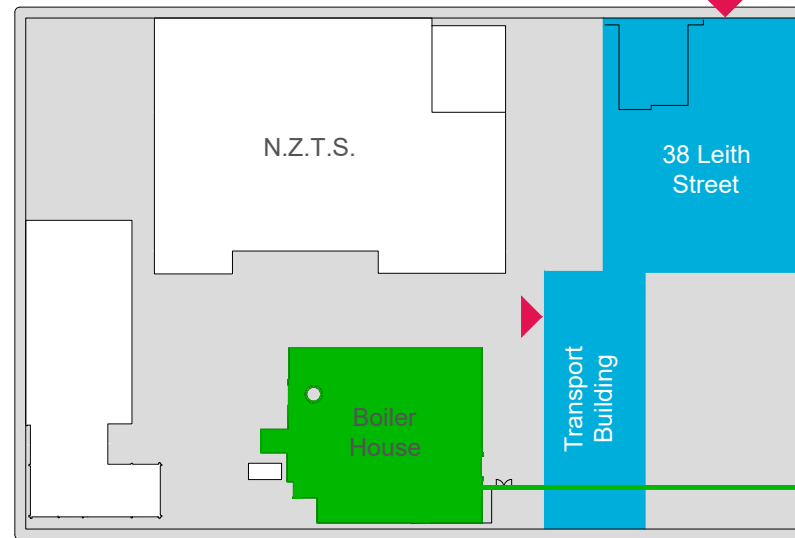

Dunedin Hospital Site Map

Castle Street

Castle Street

Cumberland Street

Great King Street

Leith Street Building

Leased out (Propharma)	Ground Floor
Transport (Car Pool) / Print Room	Floor 1
Purchasing Department	Floor 1

Boiler

Boiler House Leased Out	Ground
-------------------------	--------

Fraser Building

Artificial Limbs	Ground Floor
Building And Property Services	Ground Floor
Conference / Seminar Rooms	Floor 1
Early Intervention Services	Ground Floor
Infection Control	Ground Floor
I.S. Help Desk	Floor 1
Medicine Department	Floor 2
N.A.S.C	Ground Floor
North Mental Health Team	Floor 1
Occupational Health	Ground Floor
Orthotics	Ground Floor
Physio Pool	Ground Floor
Psych Services	Floor 2
Skills Laboratory	Floor 2
Staff Gym	Floor 1
Staff Library	Floor 1
University of Otago	Floor 2
Vera Hayward Clinic	Ground Floor
4th & 5th Year Medical Student	Floor 1

Oncology Centre

Car Park	Lower Ground
DXR Bunker	Lower Ground
Oncology Med Unit (Chemotherapy)	Floor 1
Oncology Radiation	Ground Floor
Linac Bunker	Ground Floor
Pharmacy	Floor 1
Pharmacy Production	Floor 2

Children's Pavilion

Children's Health	Floor 3
Early Childhood Centre	Ground Floor
Otago University	Floor 3
Paediatrics Unit Outpatients	Ground Floor

Psych Services Building

Clinical Records Storage	Lower Ground
E.P.S & Gibson Day Hospital	Ground Floor
Provider Corporate	Floor 1
Psych Day Unit	Floor 2
Psych Record Storage	Lower Ground