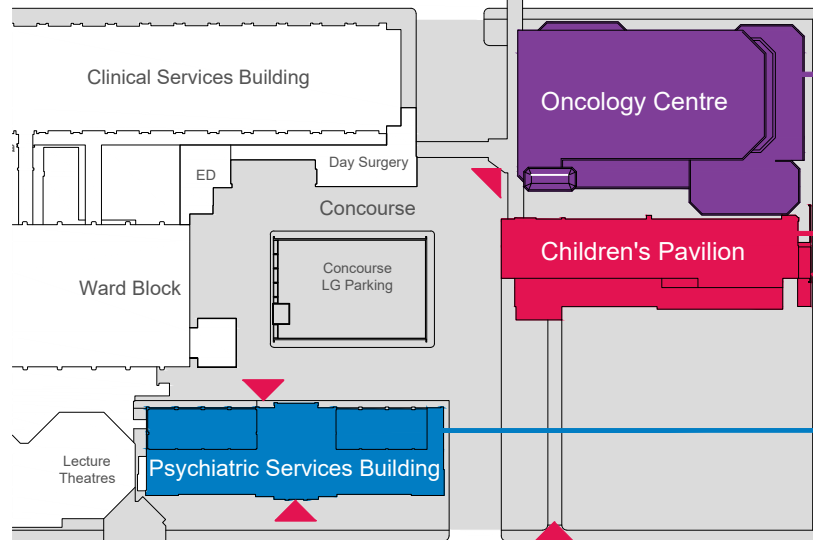

Dunedin Hospital Site Map

Castle Street

Castle Street

Cumberland Street

Great King Street

Leith Street Building

Leased out (Propharma)	Ground Floor
Transport (Car Pool) / Print Room	Floor 1
Purchasing Department	Floor 1

Boiler

Boiler House Leased Out	Ground
-------------------------	--------

Fraser Building

Artificial Limbs	Ground Floor
Building And Property Services	Ground Floor
Conference / Seminar Rooms	Floor 1
Early Intervention Services	Ground Floor
Infection Control	Ground Floor
I.S. Help Desk	Floor 1
Medicine Department	Floor 2
N.A.S.C	Ground Floor
North Mental Health Team	Floor 1
Occupational Health	Ground Floor
Orthotics	Ground Floor
Physio Pool	Ground Floor
Psych Services	Floor 2
Skills Laboratory	Floor 2
Staff Gym	Floor 1
Staff Library	Floor 1
University of Otago	Floor 2
Vera Hayward Clinic	Ground Floor
4th & 5th Year Medical Student	Floor 1

Oncology Centre

Car Park	Lower Ground
DXR Bunker	Lower Ground
Oncology Med Unit (Chemotherapy)	Floor 1
Oncology Radiation	Ground Floor
Linac Bunker	Ground Floor
Pharmacy	Floor 1
Pharmacy Production	Floor 2

Children's Pavilion

Children's Health	Floor 3
Early Childhood Centre	Ground Floor
Otago University	Floor 3
Paediatrics Unit Outpatients	Ground Floor

Psych Services Building

Clinical Records Storage	Lower Ground
E.P.S & Gibson Day Hospital	Ground Floor
Provider Corporate	Floor 1
Psych Day Unit	Floor 2
Psych Record Storage	Lower Ground