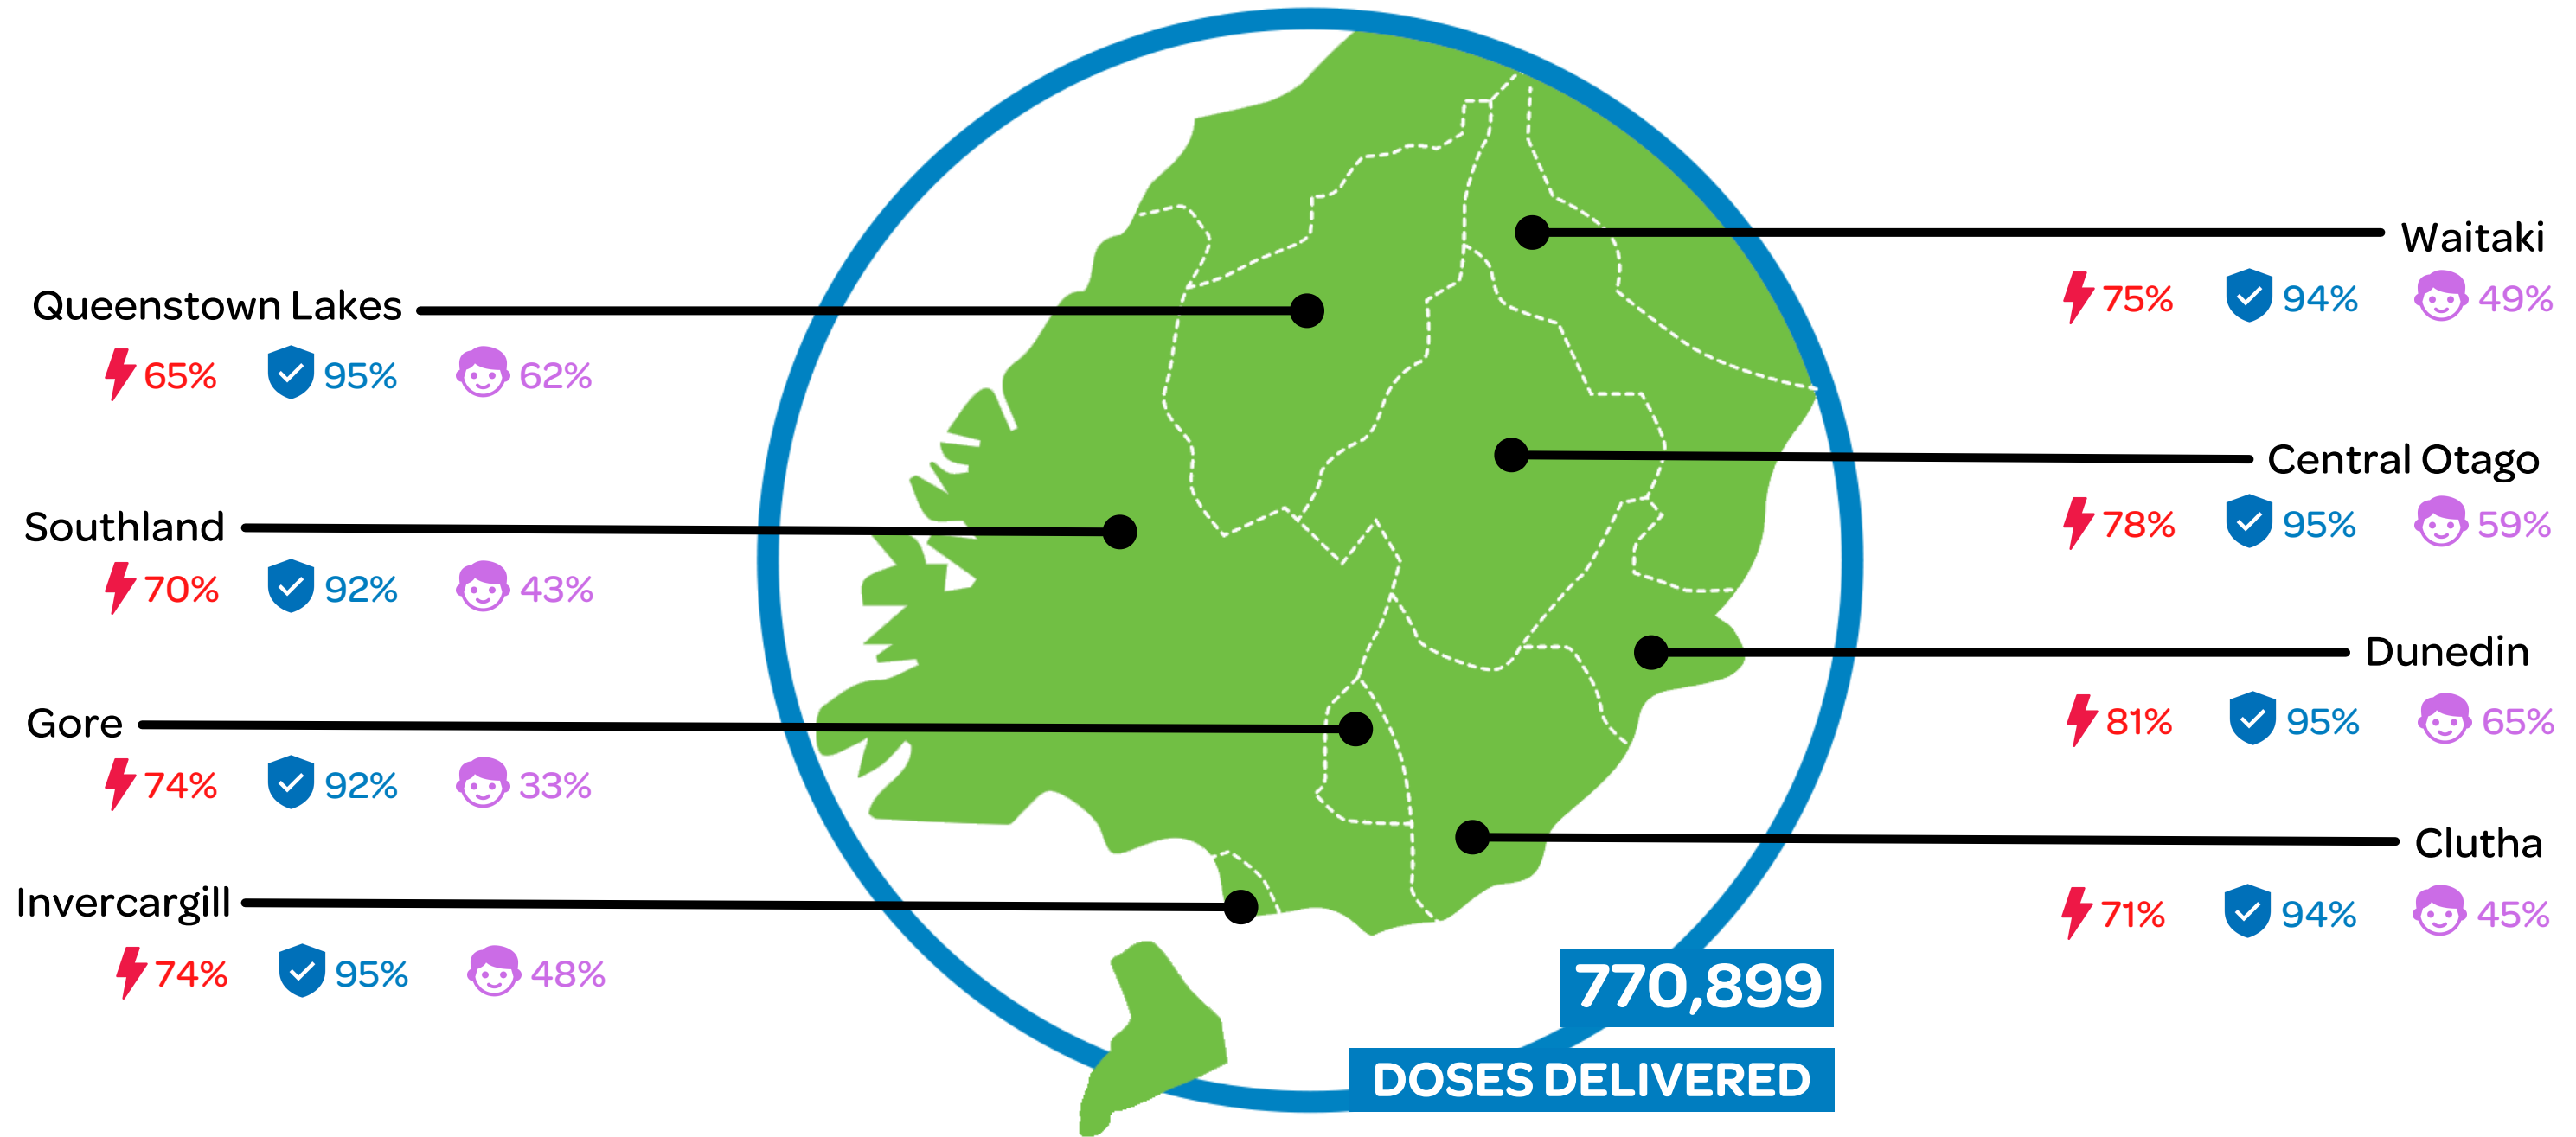

# Southern District Vaccination Rates: 16/03/22

Unite  
against  
COVID-19

**KEY**

- Boosted (18+)
- Fully Vaccinated (12+)
- Tamariki Partially Vaccinated (5-11)

**SOUTHERN TOTAL:** 75.3% 97.3% 54.4%

**NZ TOTAL:** 72.9% 95.4% 53.5%